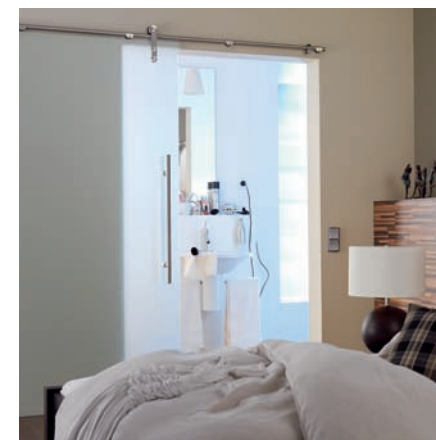

Entdecken Sie jetzt die vielfältigen Einsatzmöglichkeiten von Ganzglas-Türen und Ganzglas-Duschen für Ihr Zuhause.

Eng mit DORMA verbundene Fachbetriebe stehen Ihnen für alle Fragen mit Rat und Tat zur Seite.